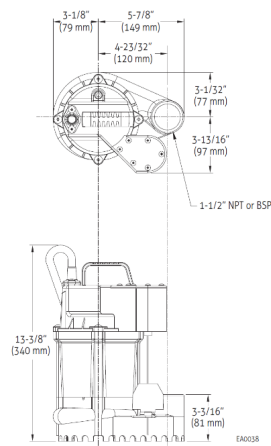

WU88 – 2l/s at 6m

Stormwater – Submersible Pump

From Zoeller’s family of reliable and quality submersible pumps the WU88 is the solution for your residential or commercial drainage problems. This pump is designed to be your dependable pump with a thermal overload switch, cast iron body and tethered switch. The unique shroud around the base of the pump is designed to

- ✓ 100% factory tested
- ✓ National back up and support
- ✓ Easy to Install
- ✓ America’s largest pump manufacturer
- ✓ Quality Assured

| | MODEL | | |
|---------------|----------|---------------|---------------|
| | V88 | U88 | WU88 |
| Mode | Non-Auto | Auto-Vertical | Auto-Tethered |
| Volt (V) | 220 | 220 | 220 |
| Ph (∅) | 1 | 1 | 1 |
| Amps (A) | 3.8 | 3.8 | 3.8 |
| Motor kW (pi) | 0.76 | 0.76 | 0.76 |
| Motor (HP) | 3/4 | 3/4 | 3/4 |
| Weight (kg) | 11.4 | 11.7 | 11.6 |
| Weight (lbs) | 25.1 | 25.8 | 25.6 |