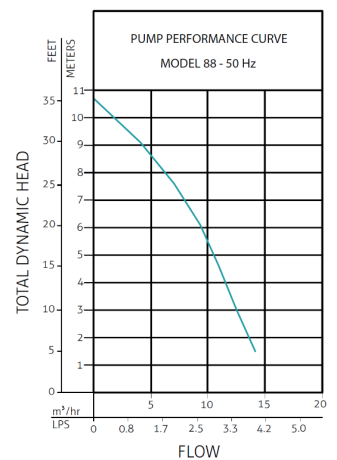

WU88 – 2l/s at 6m

Stormwater – Submersible Pump

From Zoeller’s family of reliable and quality submersible pumps the WU88 is the solution for your residential or commercial drainage problems. This pump is designed to be your dependable pump with a thermal overload switch, cast iron body and tethered switch. The unique shroud around the base of the pump is designed to

- ✓ 100% factory tested
- ✓ National back up and support
- ✓ Easy to Install
- ✓ America’s largest pump manufacturer
- ✓ Quality Assured

| | MODEL | | |
|---------------|----------|---------------|---------------|
| | V88 | U88 | WU88 |
| Mode | Non-Auto | Auto-Vertical | Auto-Tethered |
| Volt (V) | 220 | 220 | 220 |
| Ph (∅) | 1 | 1 | 1 |
| Amps (A) | 3.8 | 3.8 | 3.8 |
| Motor kW (pi) | 0.76 | 0.76 | 0.76 |
| Motor (HP) | 3/4 | 3/4 | 3/4 |
| Weight (kg) | 11.4 | 11.7 | 11.6 |
| Weight (lbs) | 25.1 | 25.8 | 25.6 |